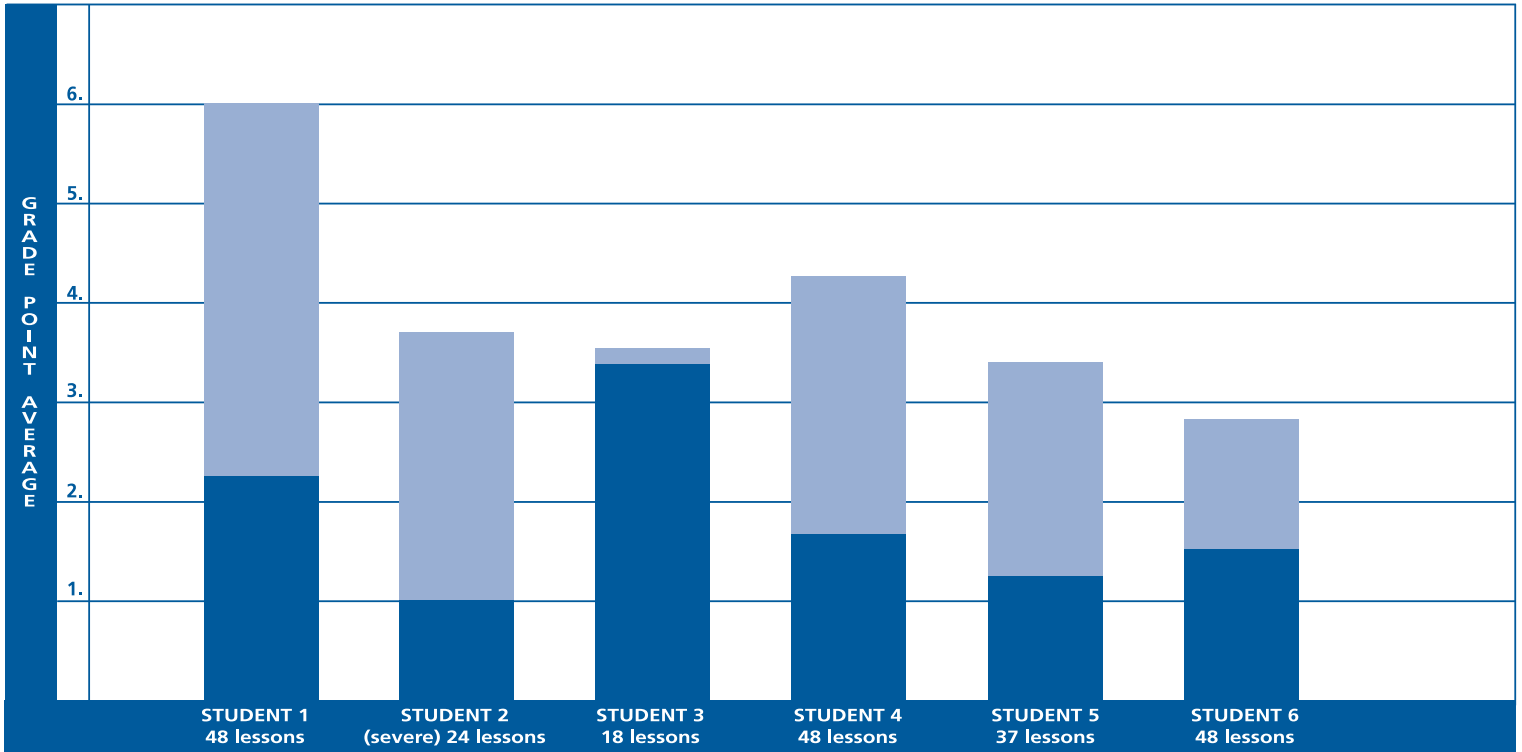

# Reading Improvement Chart

daily lessons (various course lengths)

**INDEX**

- Date started at R+
- Improvement shown after daily lessons

# Spelling Improvement Chart

daily lessons (various course lengths)

**INDEX**

- Date started at R+
- Improvement shown after daily lessons