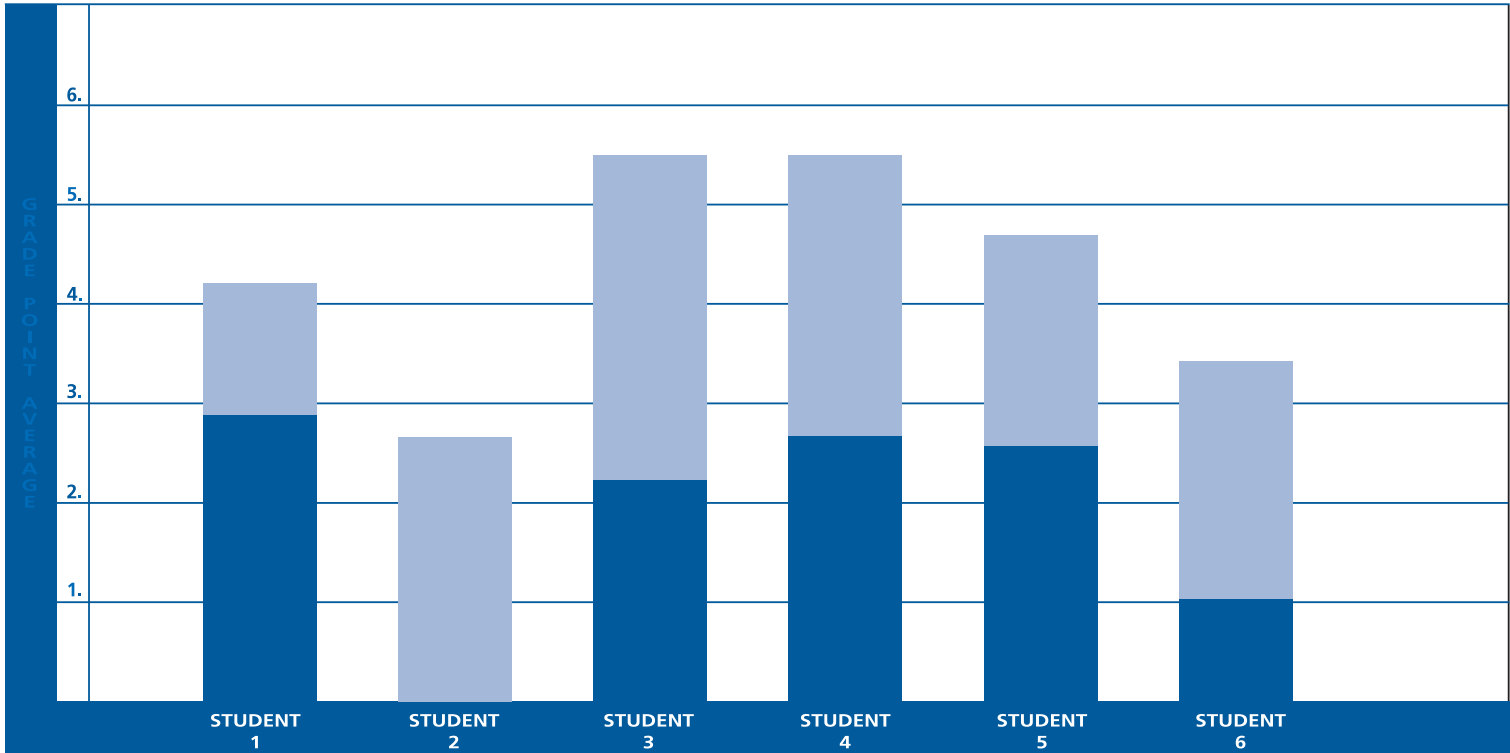

Reading Improvement Chart

48 lessons (2x weekly for approx. 6 months)

INDEX

- Date started at R+
- Improvement shown after 48 lessons

Spelling Improvement Chart

48 lessons (2x weekly for approx. 6 months)

INDEX

- Date started at R+
- Improvement shown after 48 lessons