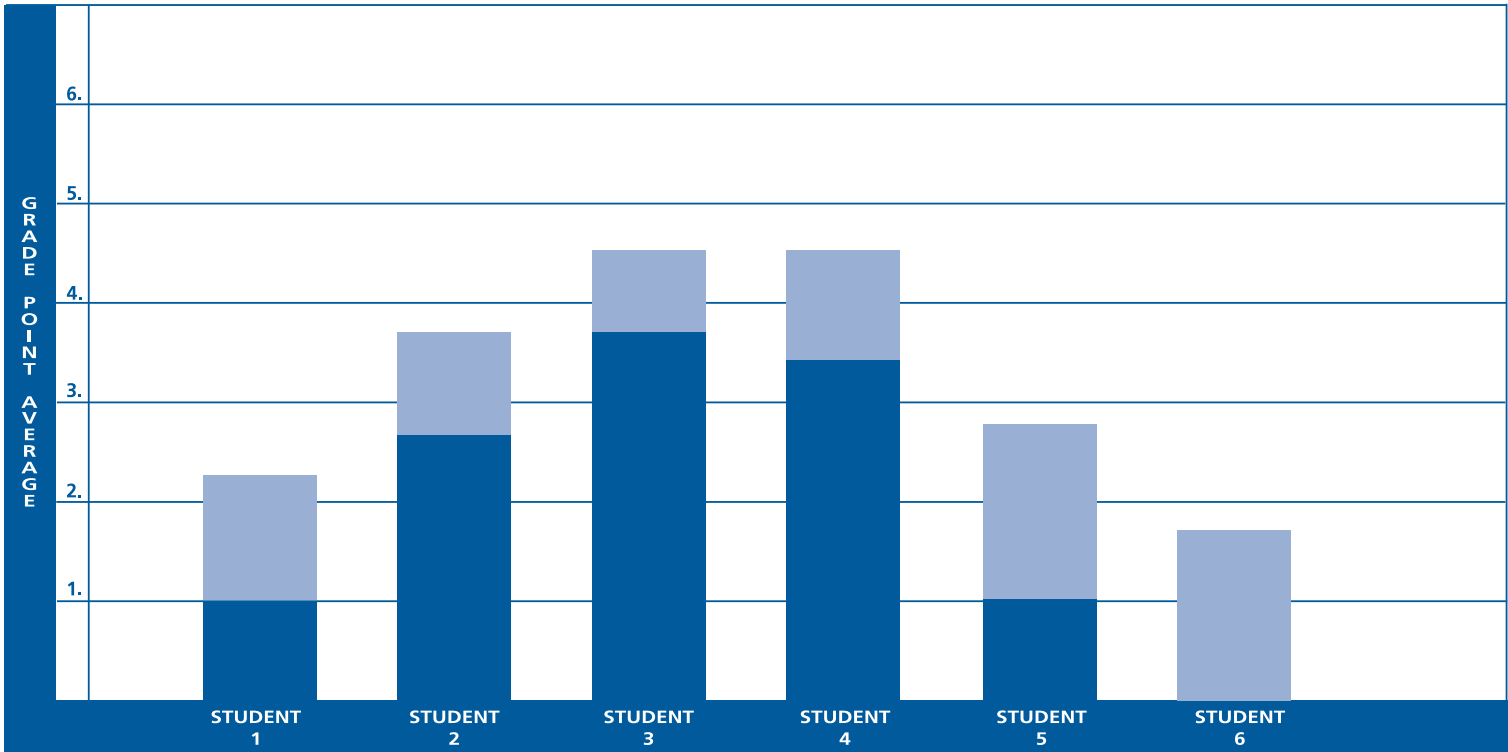

Reading Improvement Chart

24 lessons (2x weekly for approx. 3 months)

INDEX

- Date started at R+
- Improvement shown after 24 lessons

Spelling Improvement Chart

24 lessons (2x weekly for approx. 3 months)

INDEX

- Date started at R+
- Improvement shown after 24 lessons